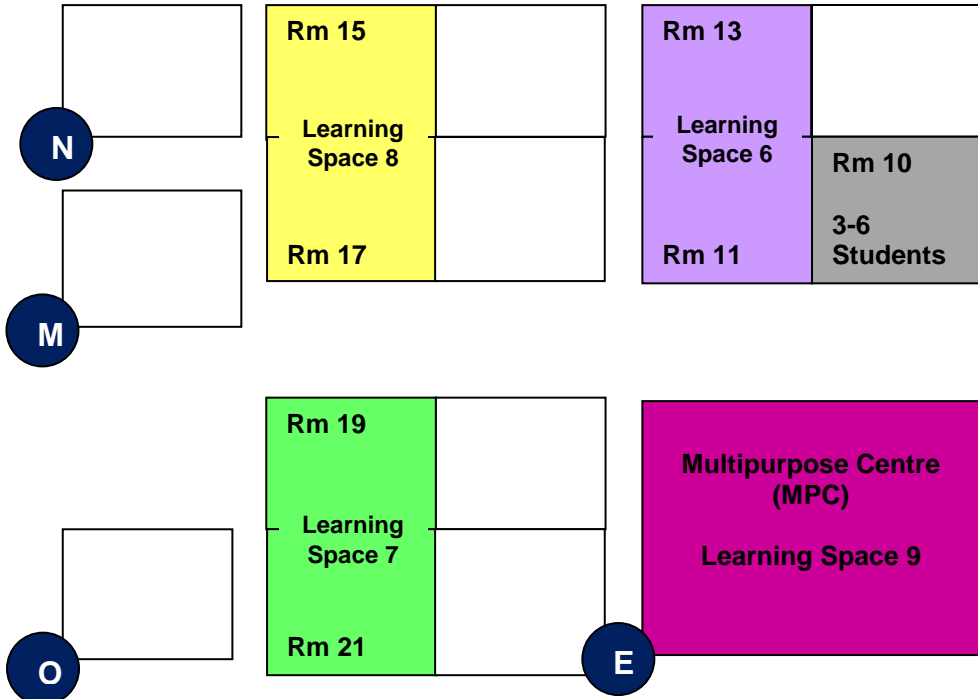

Metella Road Public School

Phase I Learning Spaces

Classrooms located upstairs

Classrooms located downstairs

Canteen	Staffroom
Admin Ryan/Martin/ Gafa/Matthews Principal Mr D'Ermilio	Deputy Principals Ms Parker Mrs Larobina Ms Minenko

Marker: A